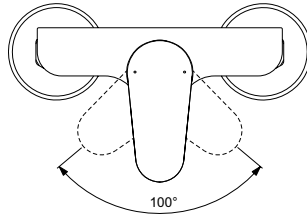

Ideal Standard

Shower Mixer

Cerafine O

Article-No.: **BC499XG**

Exposed shower mixer

Cerafine O shower mixer with 38 mm ceramic cartridge FirmaFlow with hot water limiter, Metal handle with red and blue indicator, Check valve and Standard S-connections.

Colour: XG - Silk Black

Technology: FirmaFlow

More product details:

Mounting:	Exposed
Operation Type:	Single lever
Style:	Contemporary
Accreditations:	DIN EN 817, DIN 4109 Gruppe 1
Operation Pressure (bar):	3
Net Weight (kg):	1,451
Material:	Powder coated brass
Height (mm):	127
Width (mm):	220
Depth (mm):	142
Certificate Number:	EN 817