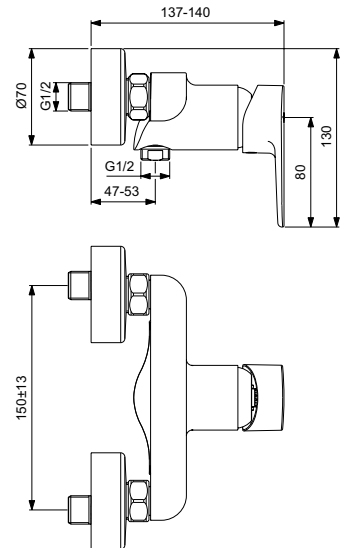

Ideal Standard

Shower Mixer

Cerafine O

Article-No.: **BC499XG**

Exposed shower mixer

Cerafine O shower mixer with 38 mm ceramic cartridge FirmaFlow with hot water limiter, Metal handle with red and blue indicator, Check valve and Standard S-connections.

Colour: XG - Silk Black

Technology: FirmaFlow

More product details:

Mounting:	Exposed
Operation Type:	Single lever
Style:	Contemporary
Accreditations:	DIN EN 817, DIN 4109 Gruppe 1
Operation Pressure (bar):	3
Net Weight (kg):	1,451
Material:	Powder coated brass
Height (mm):	127
Width (mm):	220
Depth (mm):	142
Certificate Number:	EN 817